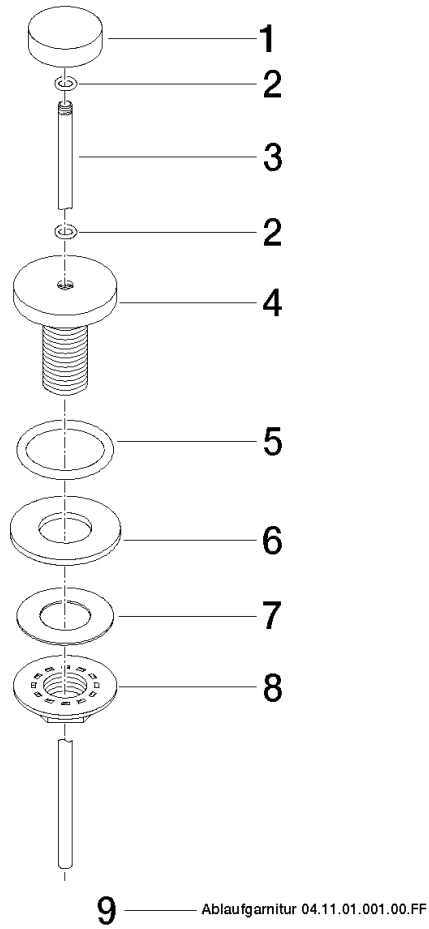

Basin Waste with knob for deck mounting 1 1/4" - Brushed Platinum

IMO

10 200 970

Fits: IMO, LULU, MADISON, MEM, TARA,
CL.1, LISSÉ, VAIA, META, CYO

	Brushed Platinum	10 200 970-06
	Chrome	10 200 970-00
	Platinum	10 200 970-08
	Durabress (23kt Gold)	10 200 970-09
	Dark Chrome	10 200 970-19
	Light Gold	10 200 970-26
	Brushed Light Gold	10 200 970-27
	Brushed Durabress (23kt Gold)	10 200 970-28
	Matte Black	10 200 970-33
	Brushed Bronze	10 200 970-42
	Brushed Champagne (22kt Gold)	10 200 970-46
	Champagne (22kt Gold)	10 200 970-47
	Brushed Chrome	10 200 970-93
	Brushed Dark Platinum	10 200 970-99

Basin Waste with knob for deck mounting 1 1/4" - Brushed Platinum

IMO

10 200 970

Only suitable for basins with an overflow.

10 200 970

10 200 970

Parts for other finishes can be found here: [Chrome](#)

Spare parts list

No.	Item Number	Name	Quantity used	Delivery time
1	09 21 33 001-06	handle	1	10
2	09 14 10 007 90	seal	2	2
3	09 31 09 004-06	pull-rod	1	10
4	09 18 40 022-06	sleeve	1	10
5	09 14 10 095 90	seal	1	2
6	09 14 05 012 90	seal	1	2
7	09 14 40 001 90	seal	1	60
8	09 23 10 010 90	nut	1	2
9	90 11 01 001 00-06	pop-up waste	1	10