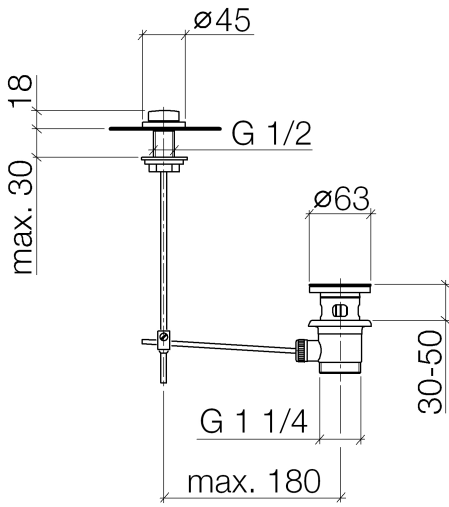

Basin Waste with knob for deck mounting 1 1/4" - Brushed Platinum

IMO

10 200 970

Fits: IMO, LULU, MADISON, MEM, TARA,
CL.1, LISSÉ, VAIA, META, CYO

	Brushed Platinum	10 200 970-06
	Chrome	10 200 970-00
	Platinum	10 200 970-08
	Durabress (23kt Gold)	10 200 970-09
	Dark Chrome	10 200 970-19
	Light Gold	10 200 970-26
	Brushed Light Gold	10 200 970-27
	Brushed Durabress (23kt Gold)	10 200 970-28
	Matte Black	10 200 970-33
	Brushed Bronze	10 200 970-42
	Brushed Champagne (22kt Gold)	10 200 970-46
	Champagne (22kt Gold)	10 200 970-47
	Brushed Chrome	10 200 970-93
	Brushed Dark Platinum	10 200 970-99

Basin Waste with knob for deck mounting 1 1/4" - Brushed Platinum

IMO

10 200 970

Only suitable for basins with an overflow.

10 200 970

10 200 970

Parts for other finishes can be found here: [Chrome](#)

Spare parts list

No.	Item Number	Name	Quantity used	Delivery time
1	09 21 33 001-06	handle	1	10
2	09 14 10 007 90	seal	2	2
3	09 31 09 004-06	pull-rod	1	10
4	09 18 40 022-06	sleeve	1	10
5	09 14 10 095 90	seal	1	2
6	09 14 05 012 90	seal	1	2
7	09 14 40 001 90	seal	1	60
8	09 23 10 010 90	nut	1	2
9	90 11 01 001 00-06	pop-up waste	1	10